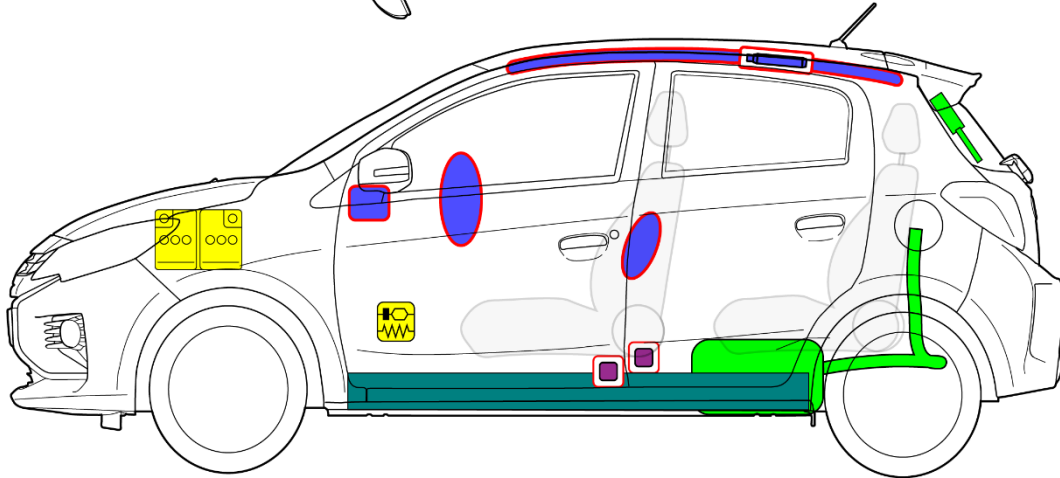

# SPACE STAR / MIRAGE

Body type: Hatchback

Type: A03A, A05A Model year: 2019 – 2020

	Airbag		Stored gas inflator		Seat belt pretensioner		SRS control unit		Pedestrian protection active system
	Automatic rollover protection system		Gas strut / Preloaded spring		High strength zone		Zone requiring special attention		
	Battery low voltage		Ultra capacitor, low voltage		Fuel tank		Gas tank		Safety valve
	High voltage battery pack		High voltage power cable / component		High voltage disconnect		Fuse box disabling high voltage system		Ultra capacitor, high voltage