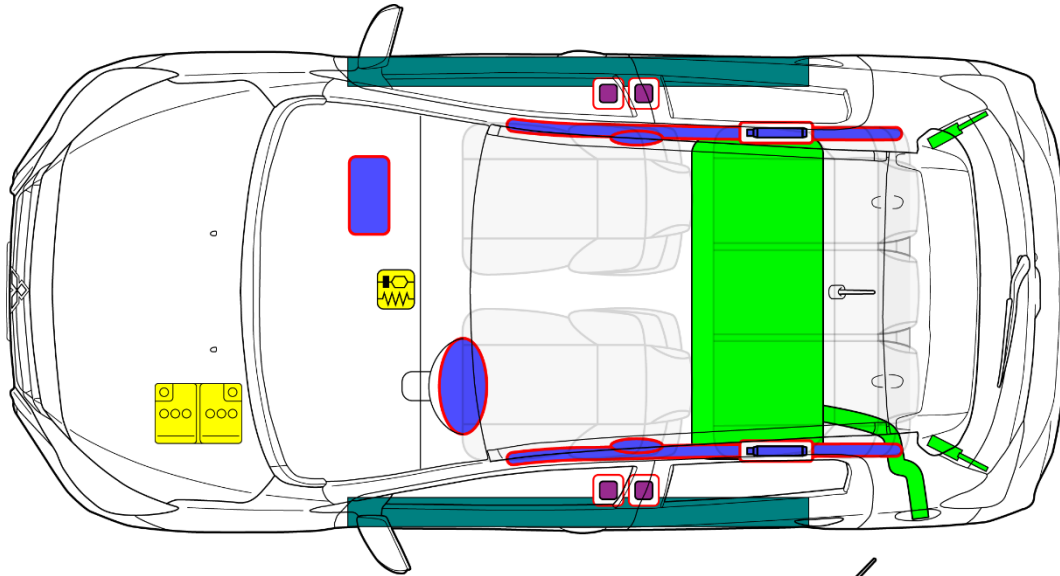

# SPACE STAR / MIRAGE

Body type: Hatchback

Type: A03A, A05A Model year: 2019 – 2020

	Airbag		Stored gas inflator		Seat belt pretensioner		SRS control unit		Pedestrian protection active system
	Automatic rollover protection system		Gas strut / Preloaded spring		High strength zone		Zone requiring special attention		
	Battery low voltage		Ultra capacitor, low voltage		Fuel tank		Gas tank		Safety valve
	High voltage battery pack		High voltage power cable / component		High voltage disconnect		Fuse box disabling high voltage system		Ultra capacitor, high voltage